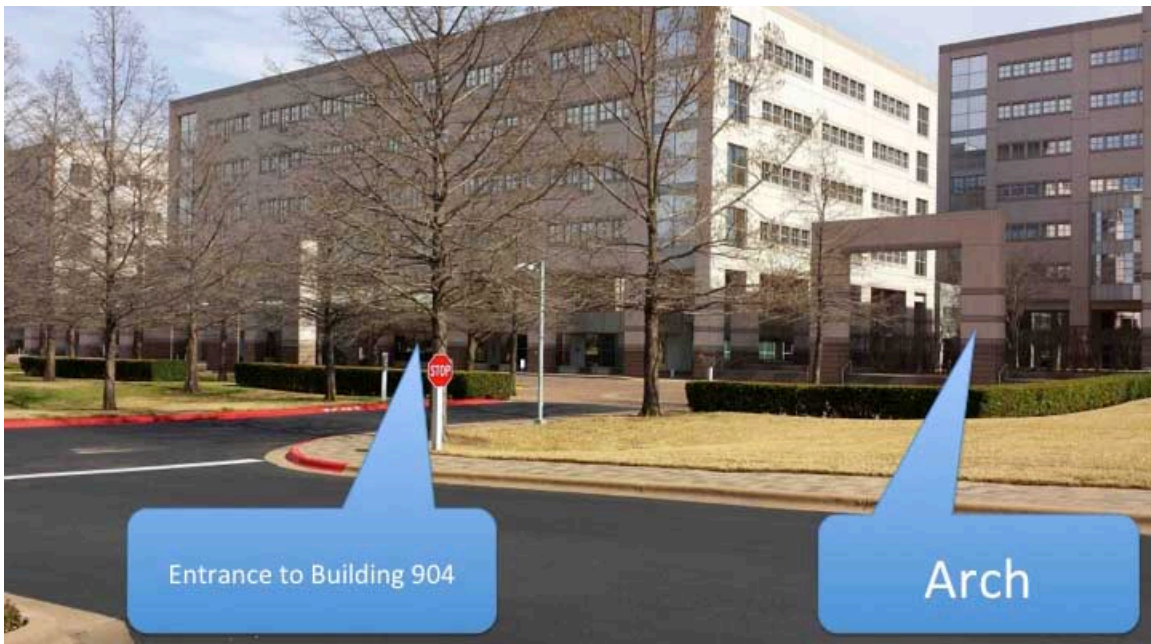

Location and Check-in Details for IBM Studios Austin

The IBM campus address is **11501 Burnet Road, Austin, TX 78758**.

11501 is at an intersection on Burnet Rd with a stop light. You'll see the IBM sign and the campus buildings just east of Burnet Rd.

As you drive down the main entrance road, you'll see parking lots on either side. Look for the arch and park in any of the spaces closest to the arch or Bldg 904 (shown below).

All non-IBM visitors must check-in to the 904 building, Security counter to receive a visitor's pass. This is where the IBM host will greet the visitor and escort them.