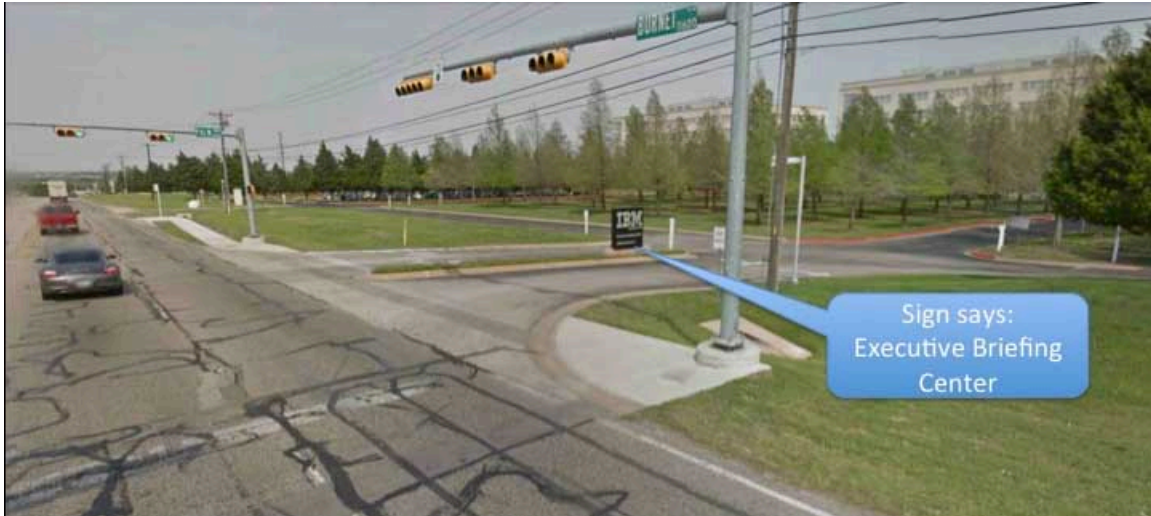

Location and Check-in Details for IBM Studios Austin

The IBM campus address is **11501 Burnet Road, Austin, TX 78758**.

11501 is at an intersection on Burnet Rd with a stop light. You'll see the IBM sign and the campus buildings just east of Burnet Rd.

As you drive down the main entrance road, you'll see parking lots on either side. Look for the arch and park in any of the spaces closest to the arch or Bldg 904 (shown below).

All non-IBM visitors must check-in to the 904 building, Security counter to receive a visitor's pass. This is where the IBM host will greet the visitor and escort them.